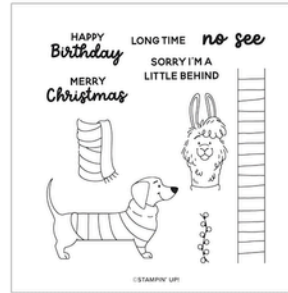

**LONG TIME NO SEE
STAMP SET**
166189 | $20.00
10 photopolymer stamps