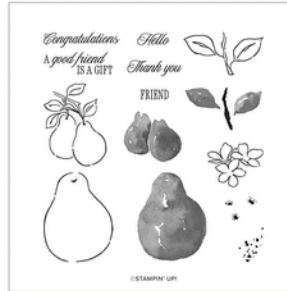

PERFECTLY PEARS STAMP SET

166147 | $20.00

14 photopolymer stamps