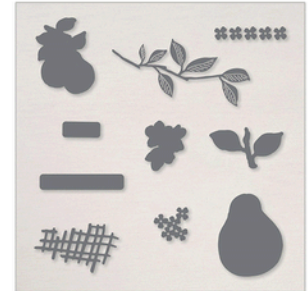

The Painterly Pears Suite Collection includes:

- Perfectly Pears Bundle
- 10% **BUNDLED SAVINGS**
- Painterly Pears 12" x 12" (30.5 x 30.5 cm) Designer Series Paper
- Low Profile Sparkle Dots
- Mossy Meadow & Gold ¼" (6.4 mm) Trim

PERFECTLY PEARS BUNDLE

166154 | \$47.00 \$42.25

10% **BUNDLED SAVINGS**

Photopolymer
Perfectly Pears Stamp Set +
Perfectly Pears Dies

PERFECTLY PEARS STAMP SET

166147 | \$20.00

14 photopolymer stamps

PERFECTLY PEARS DIES